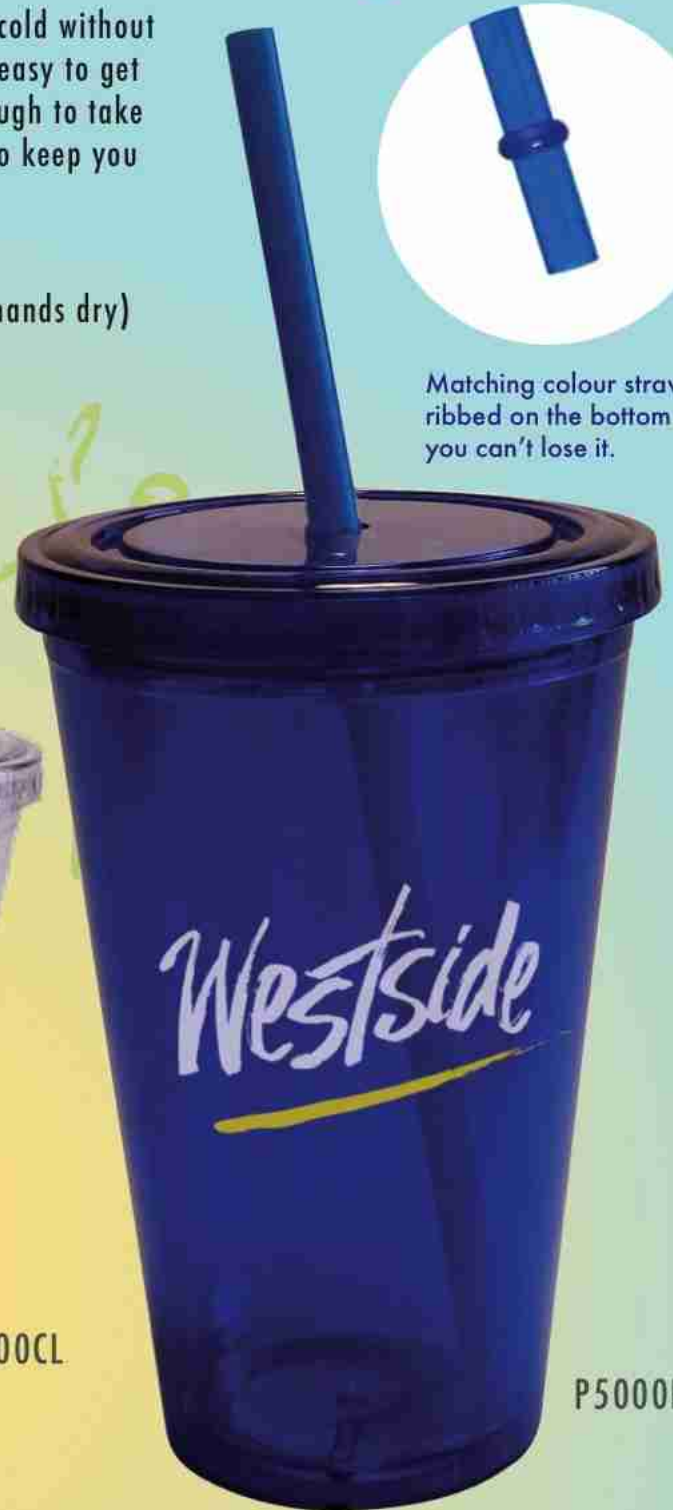

P5000CL

P5000BL