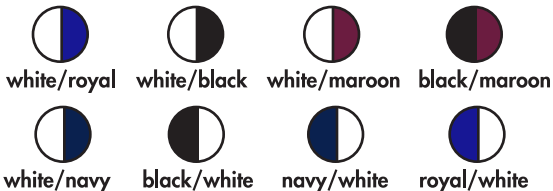

Suggested
Retail Price

Performance Two-Tone Shirts_(CA2322)

~~\$21.95~~

\$12.95

Performance Work Out Shorts

~~\$14.95~~

\$10.50

Available colours for shirts:

Available colours for shorts:

Sizes XS - 2XL

Order 100 pieces or more and receive a 1-color imprint free of charge! *Additional cresting or artwork charges apply.

Offer valid until August 31, 2010.

Edmonton Showroom
14703 - 118 ave